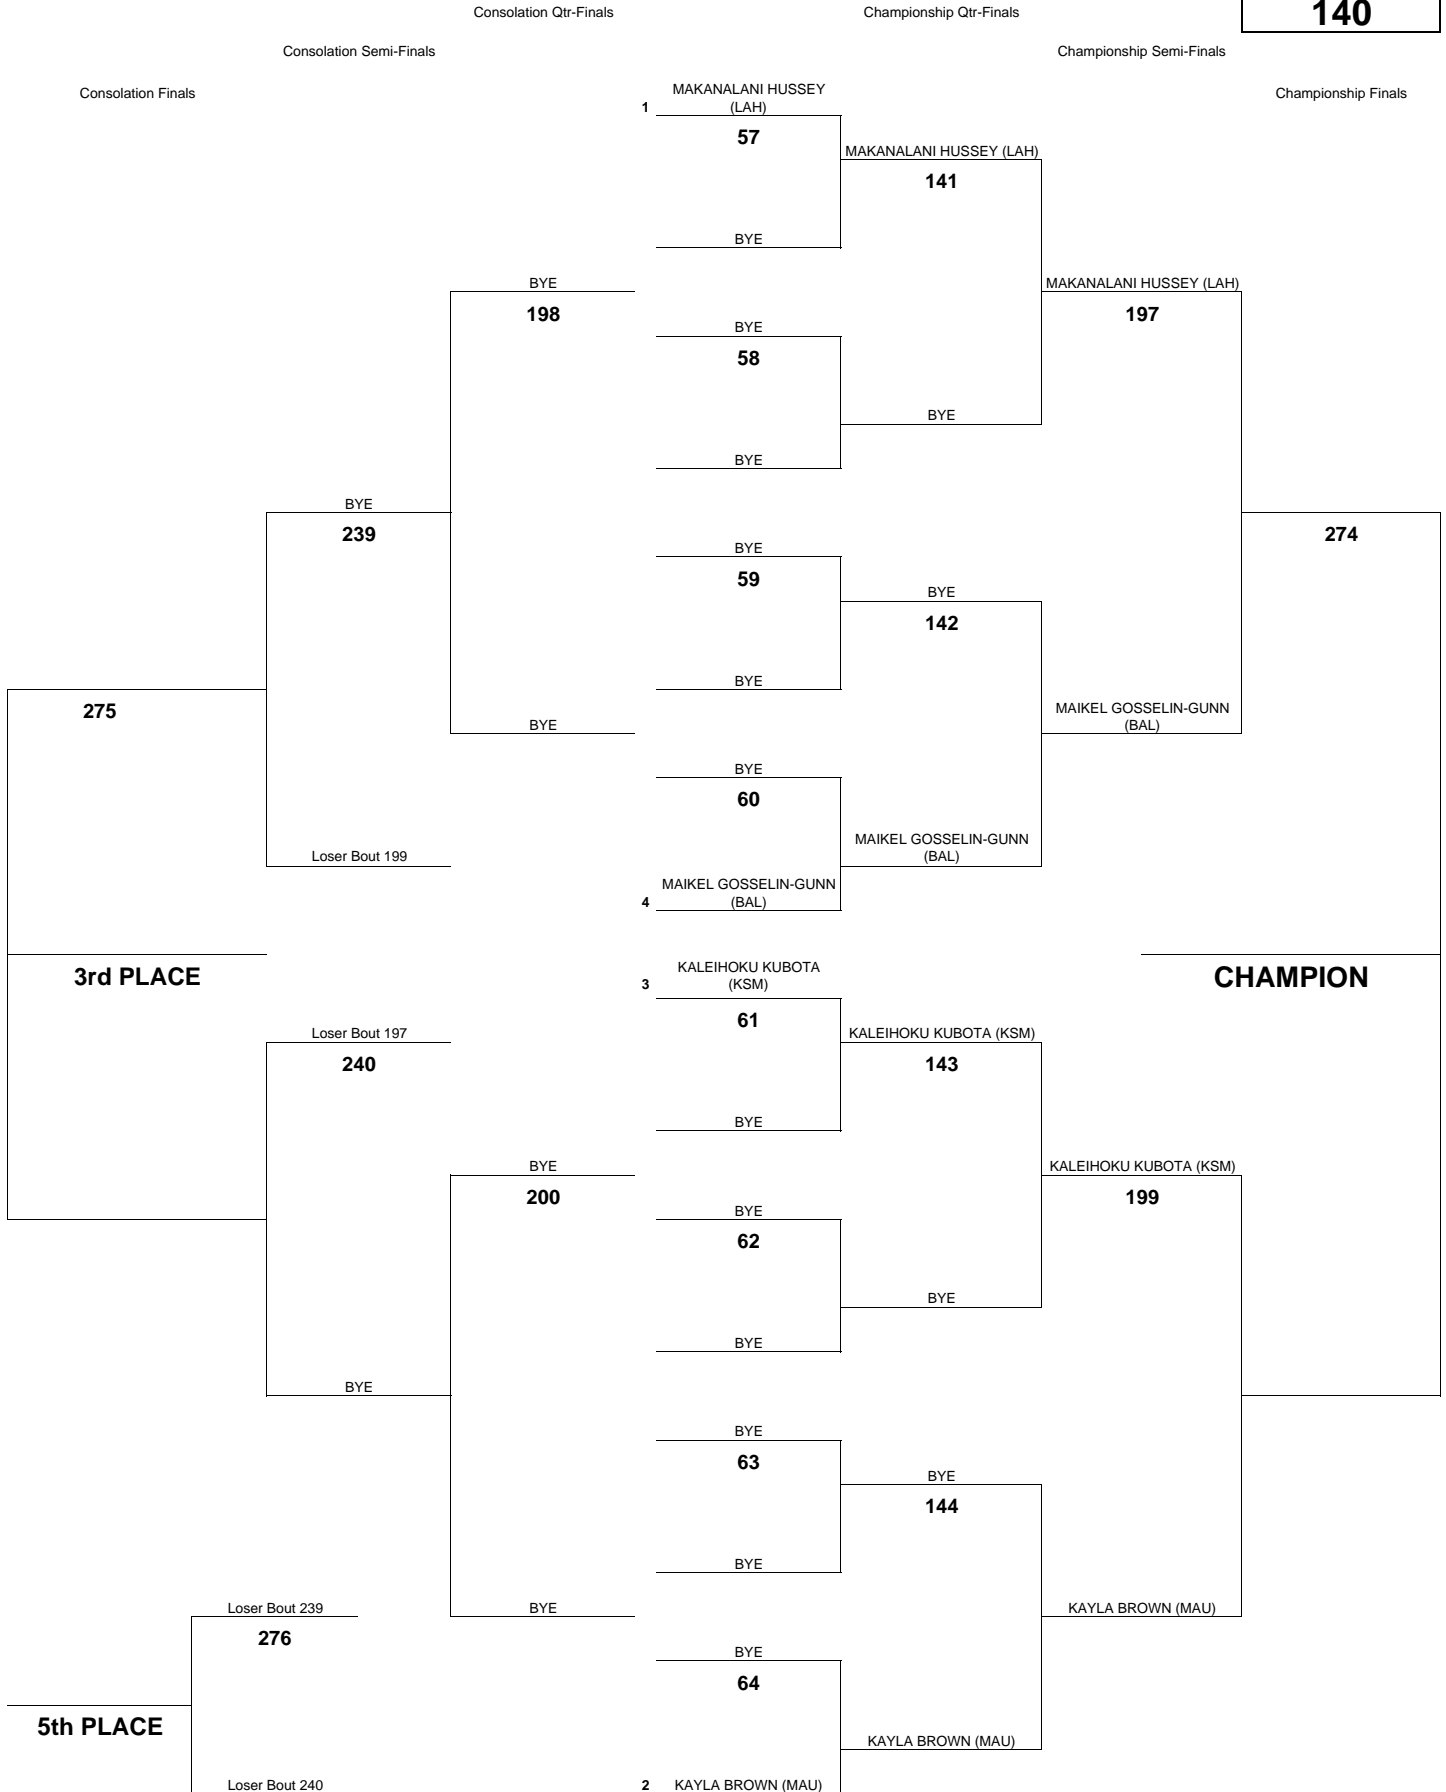

MAUI INTERSCHOLASTIC LEAGUE 2010 GIRLS VARSITY WRESTLING CHAMPIONSHIPS

WEIGHT CLASS
140