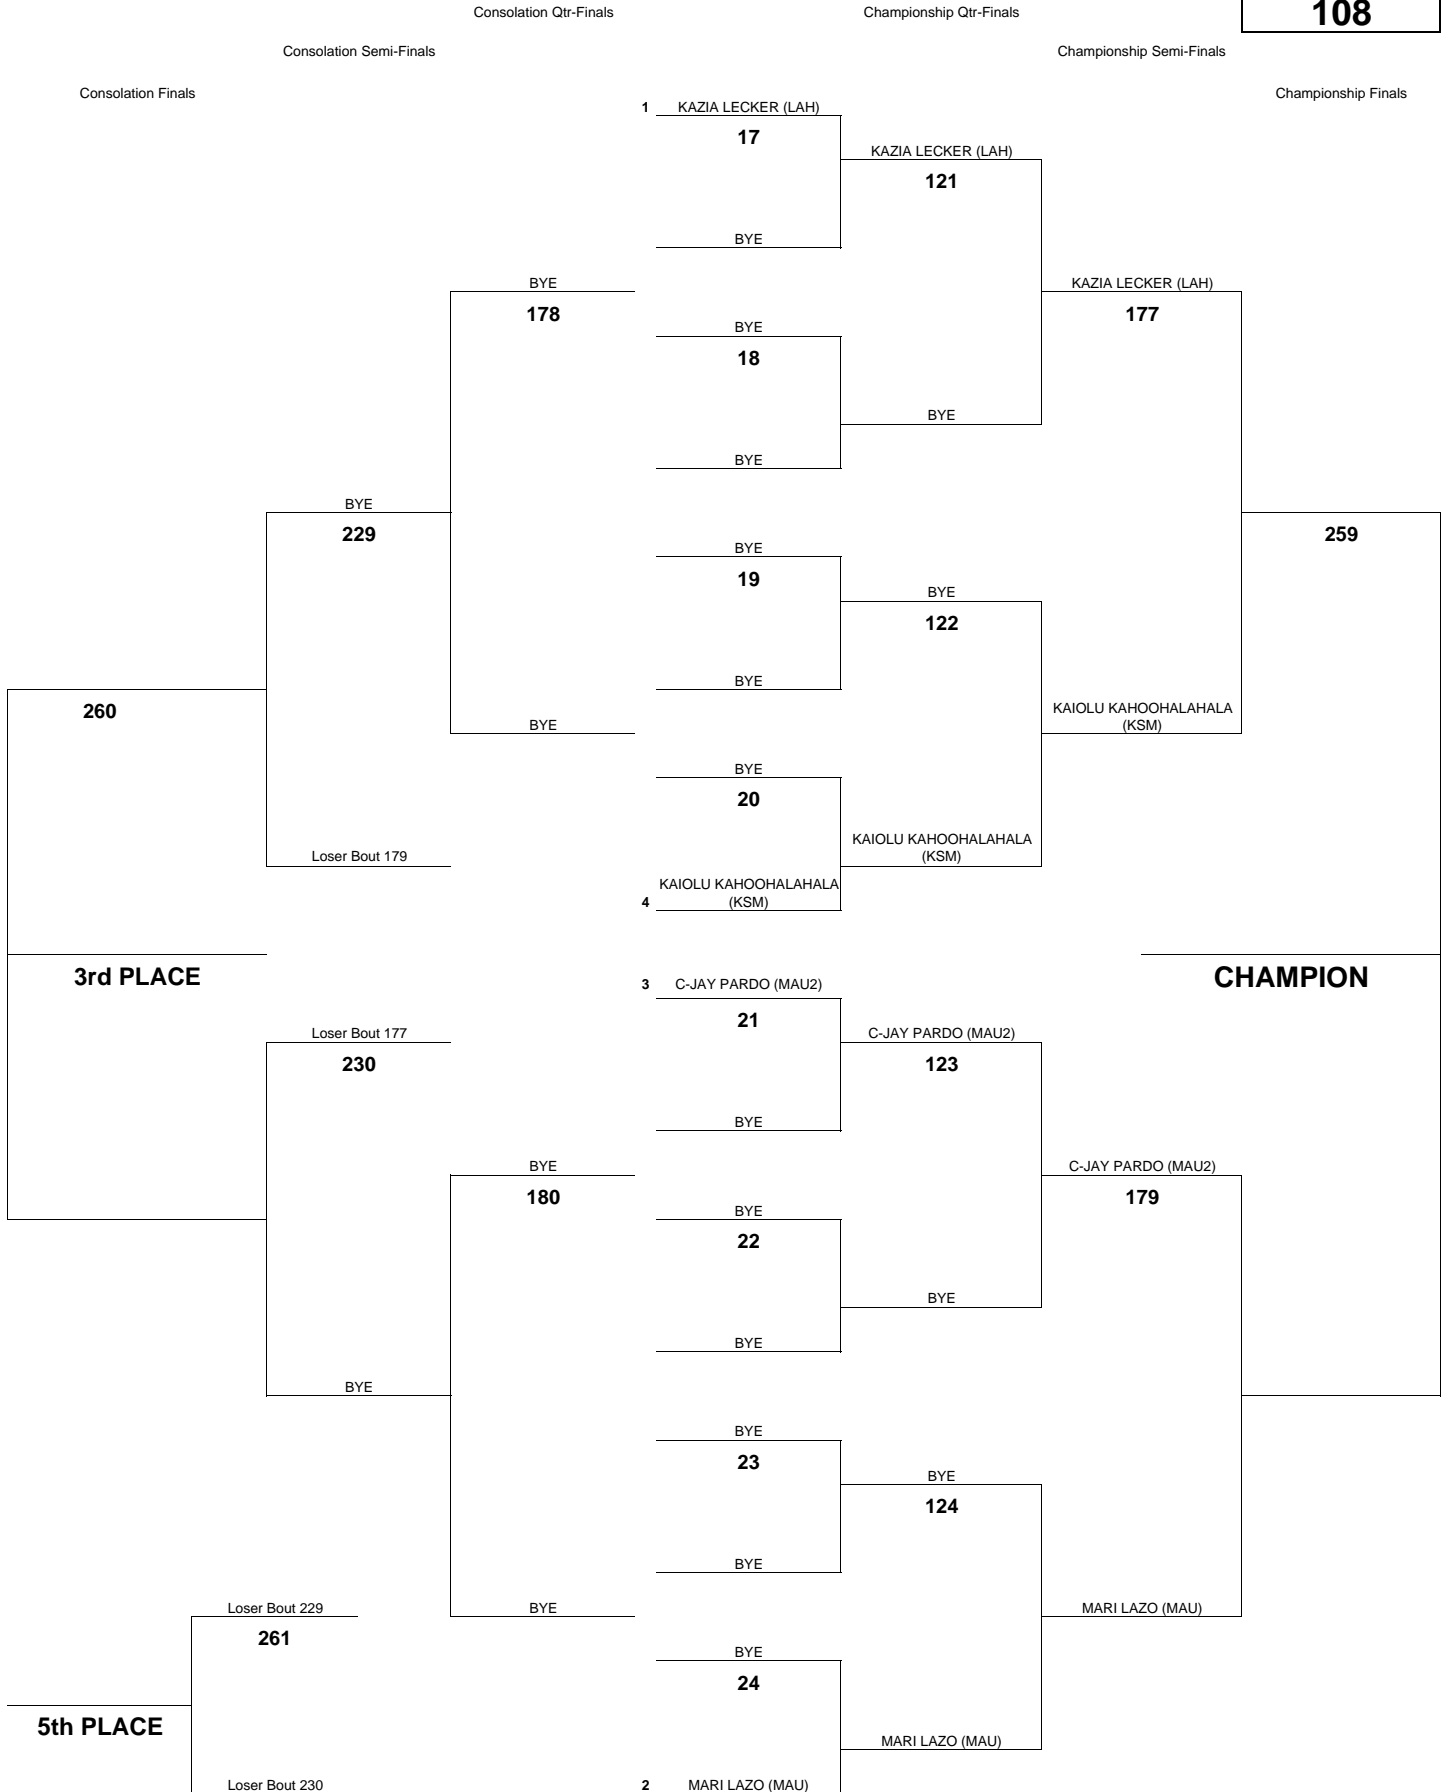

MAUI INTERSCHOLASTIC LEAGUE 2010 GIRLS VARSITY WRESTLING CHAMPIONSHIPS

WEIGHT CLASS
98

MAUI INTERSCHOLASTIC LEAGUE 2010 GIRLS VARSITY WRESTLING CHAMPIONSHIPS

WEIGHT CLASS
108

MAUI INTERSCHOLASTIC LEAGUE 2010 GIRLS VARSITY WRESTLING CHAMPIONSHIPS