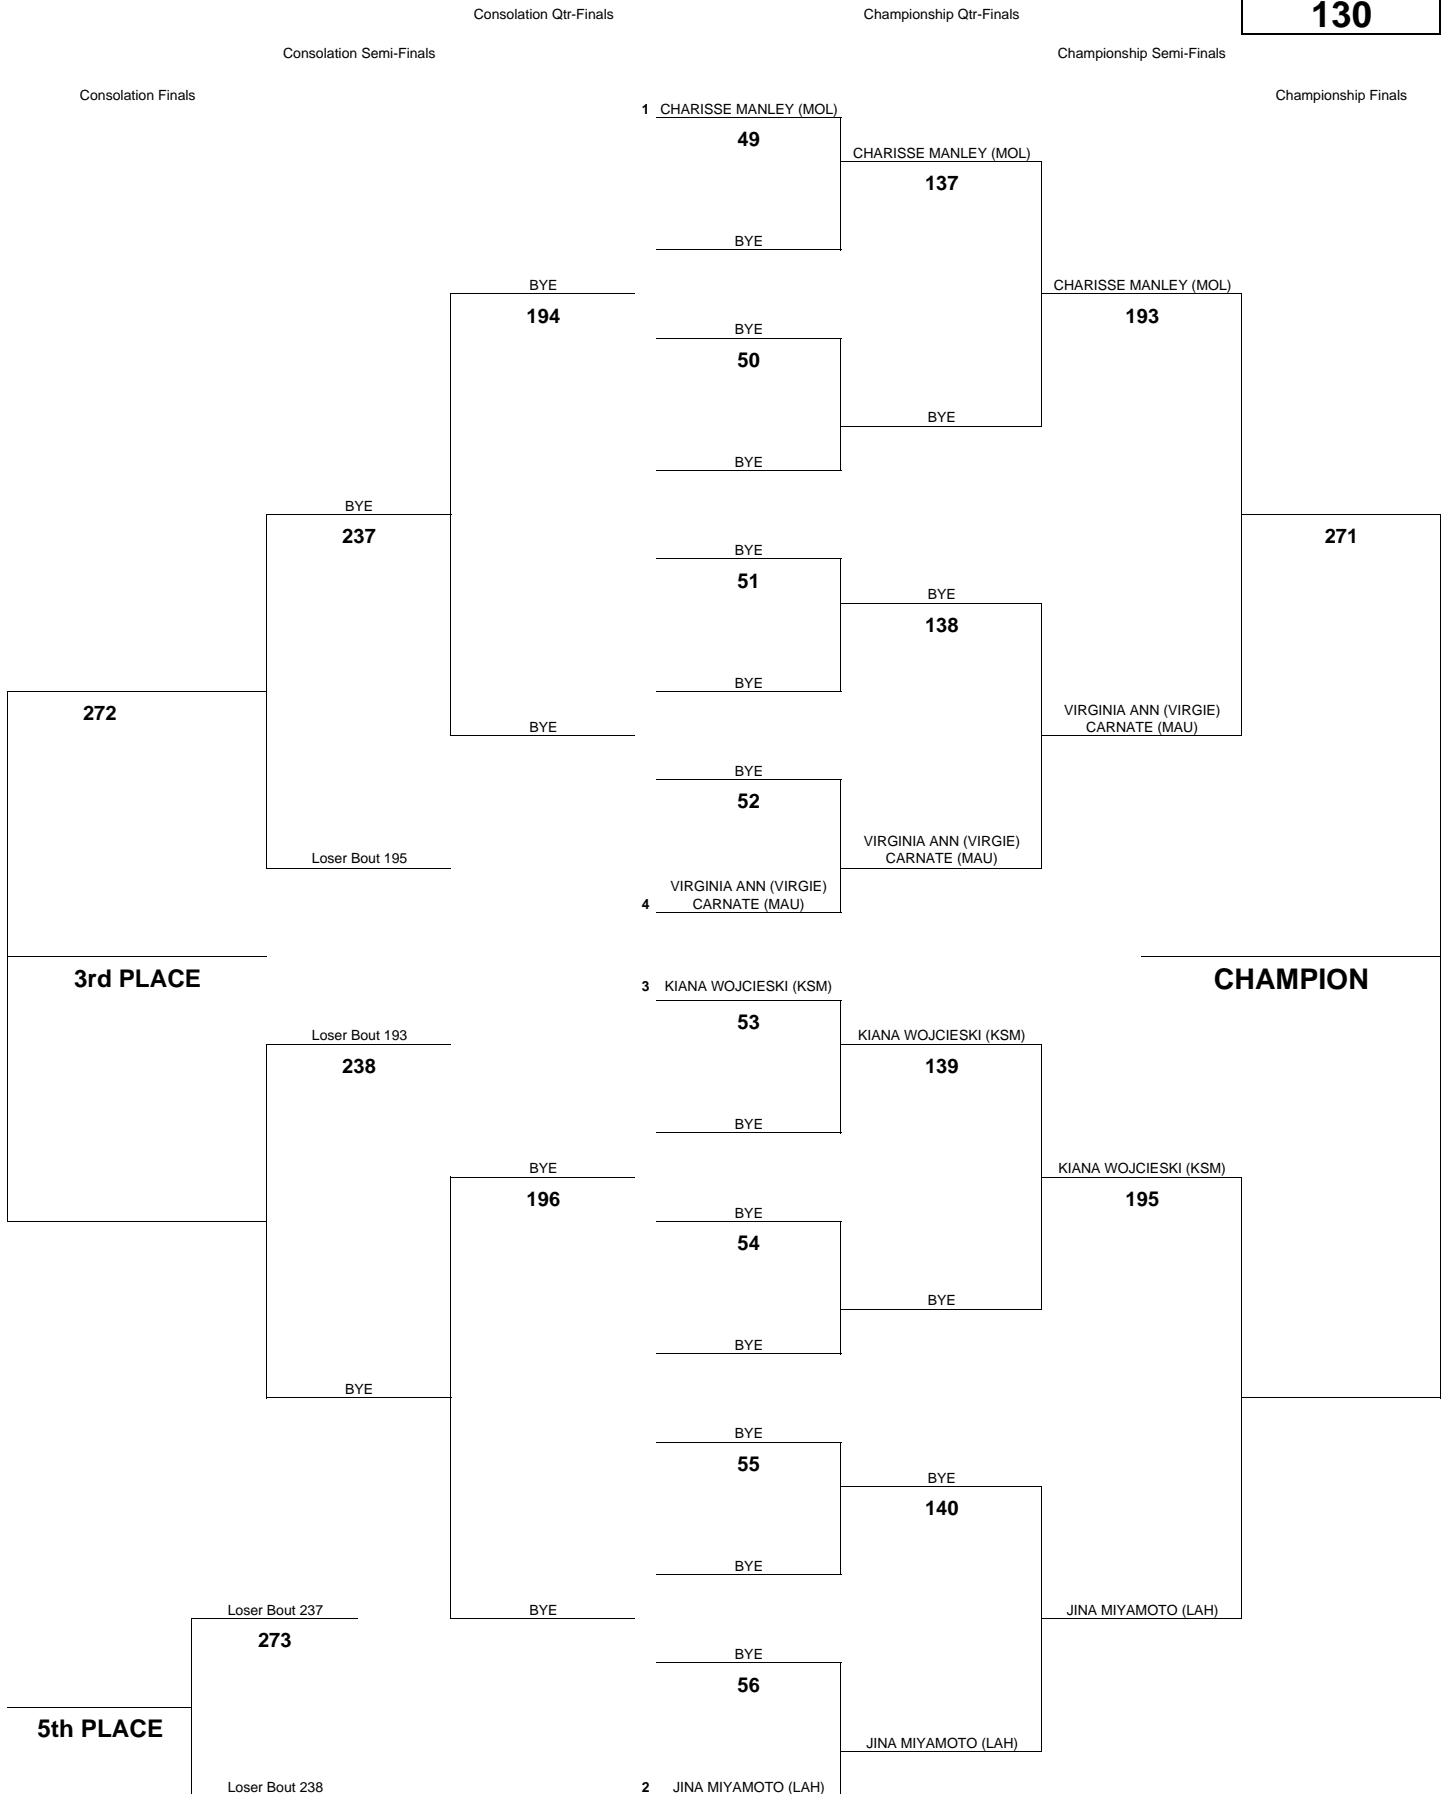

MAUI INTERSCHOLASTIC LEAGUE 2010 GIRLS VARSITY WRESTLING CHAMPIONSHIPS

WEIGHT CLASS
130