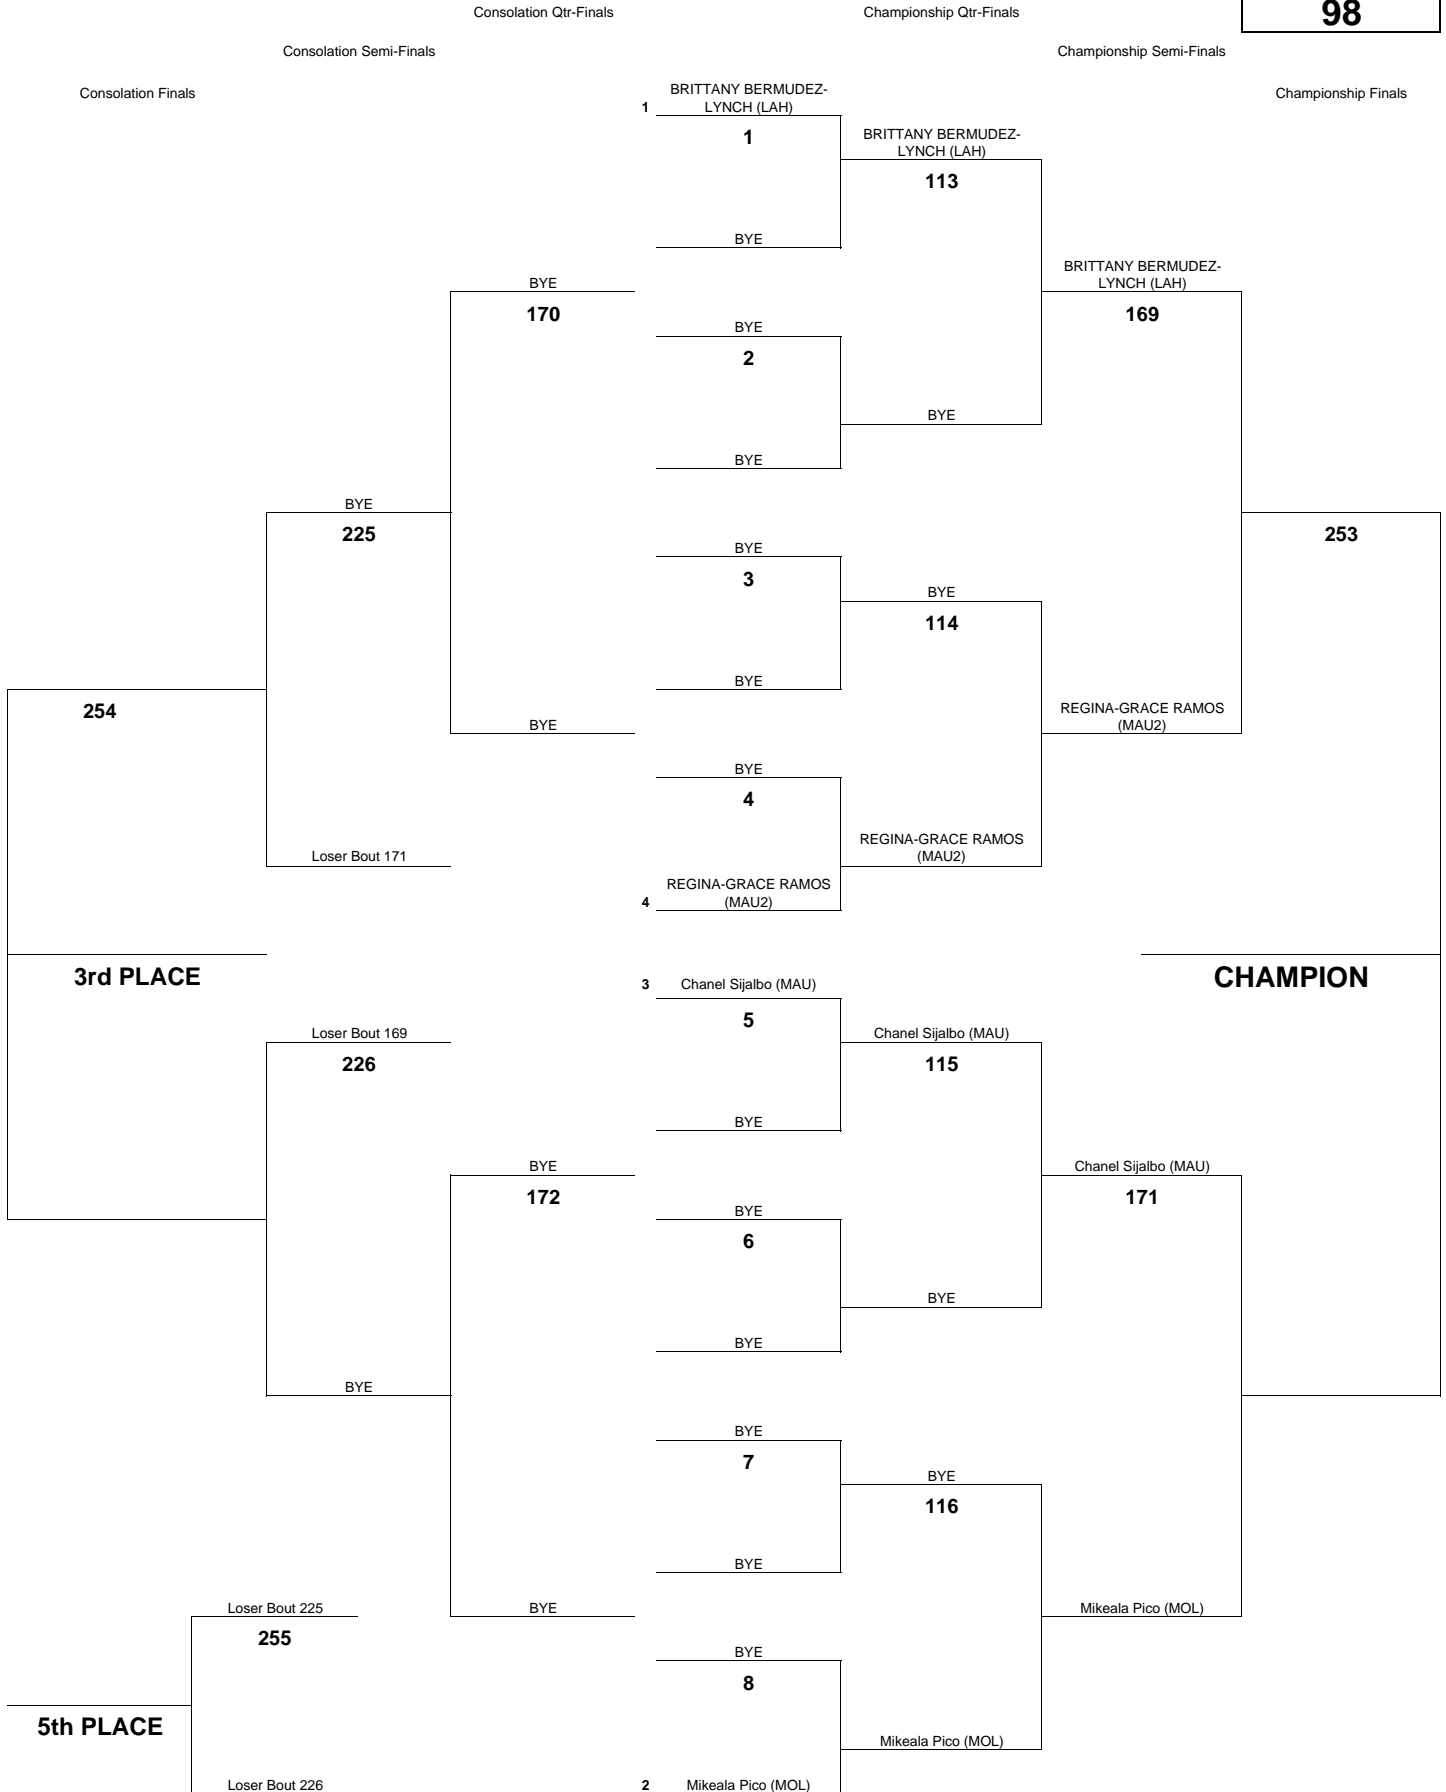

MAUI INTERSCHOLASTIC LEAGUE 2010 GIRLS VARSITY WRESTLING CHAMPIONSHIPS

WEIGHT CLASS
98

MAUI INTERSCHOLASTIC LEAGUE 2010 GIRLS VARSITY WRESTLING CHAMPIONSHIPS

WEIGHT CLASS
108

MAUI INTERSCHOLASTIC LEAGUE 2010 GIRLS VARSITY WRESTLING CHAMPIONSHIPS