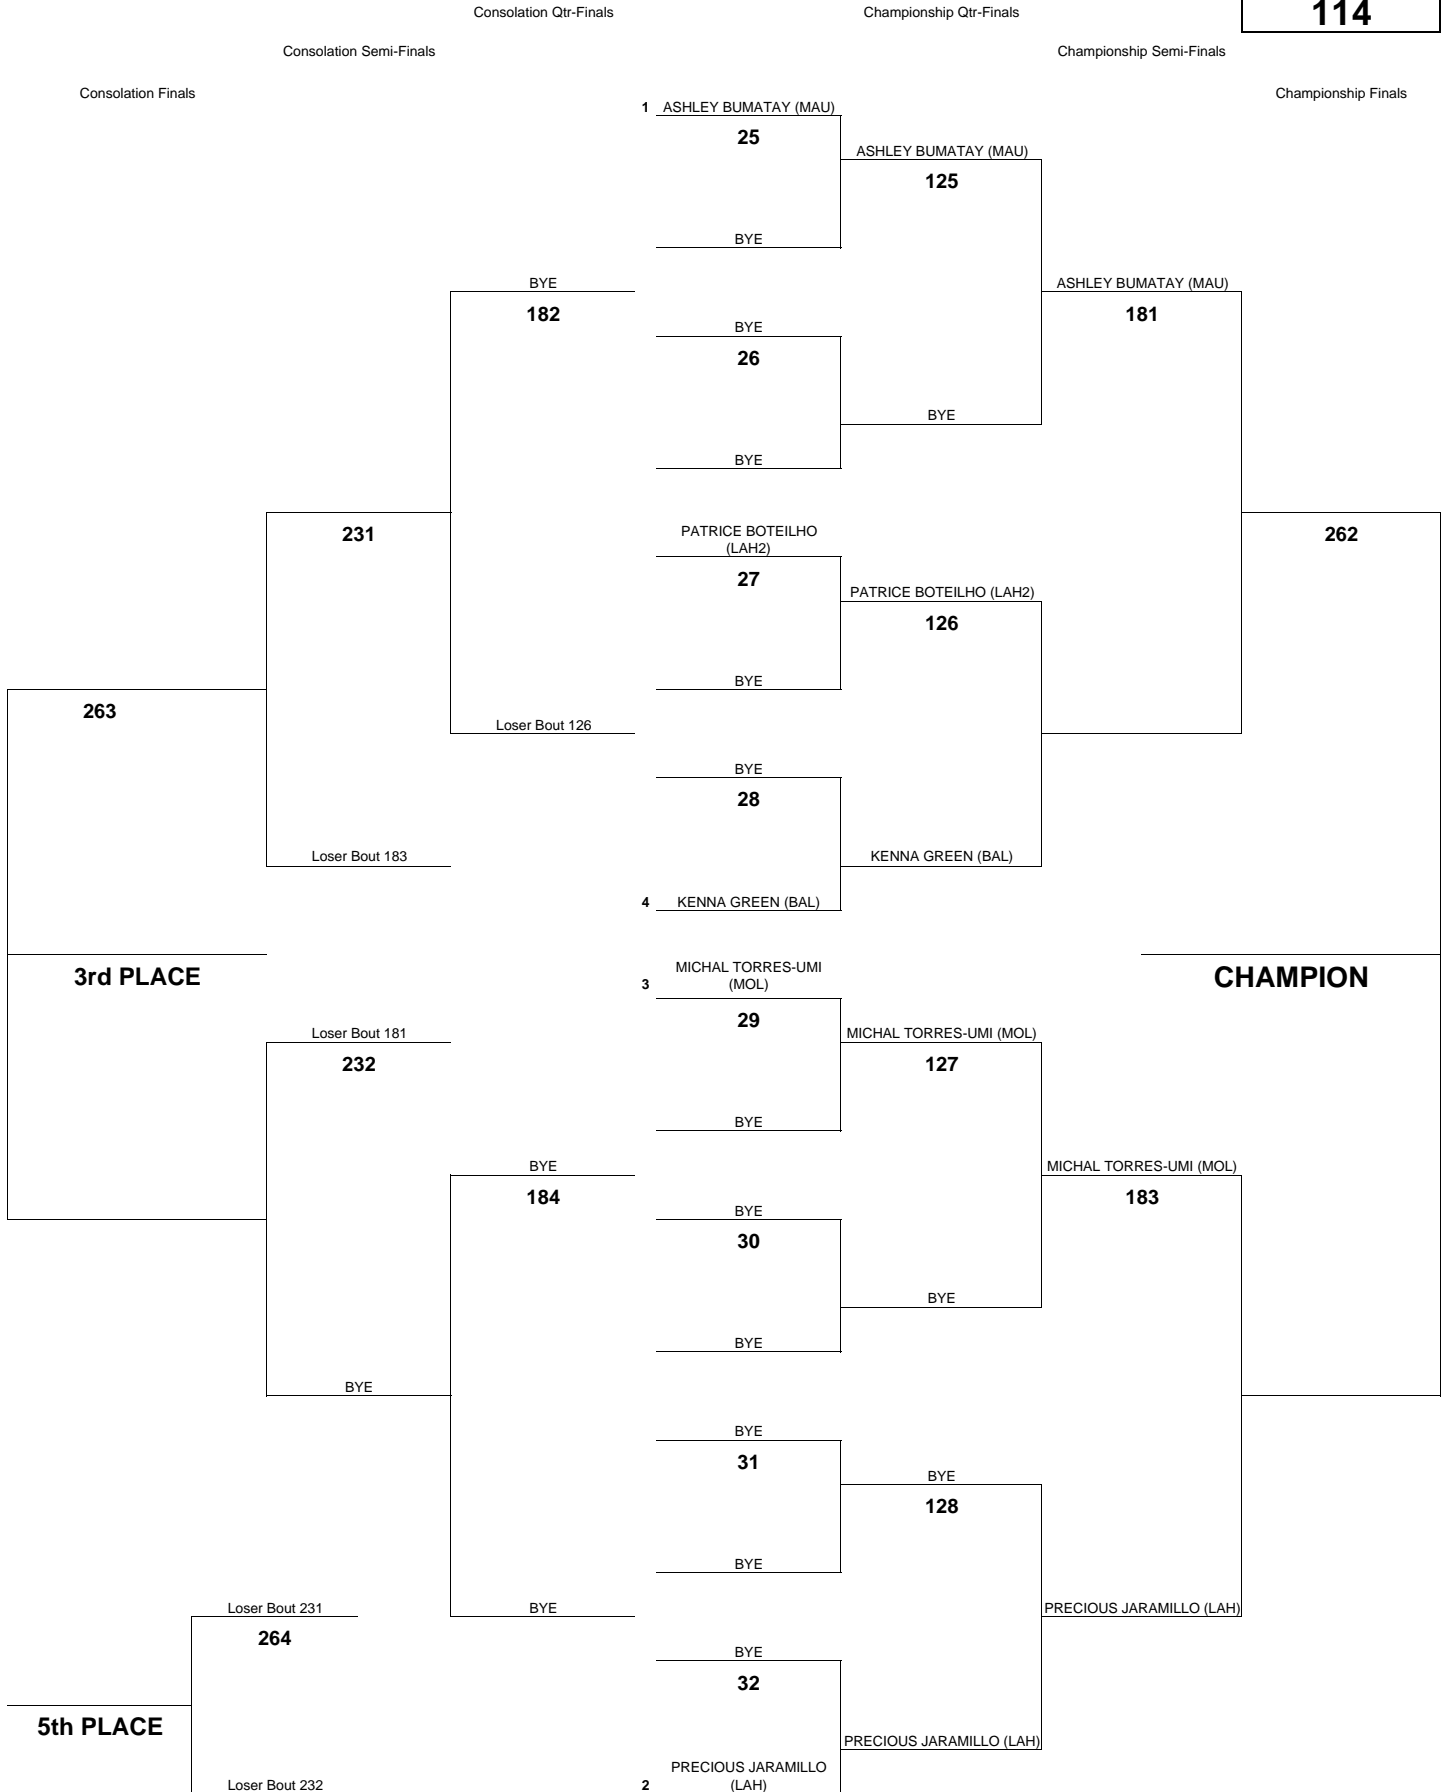

MAUI INTERSCHOLASTIC LEAGUE 2010 GIRLS VARSITY WRESTLING CHAMPIONSHIPS

WEIGHT CLASS
114