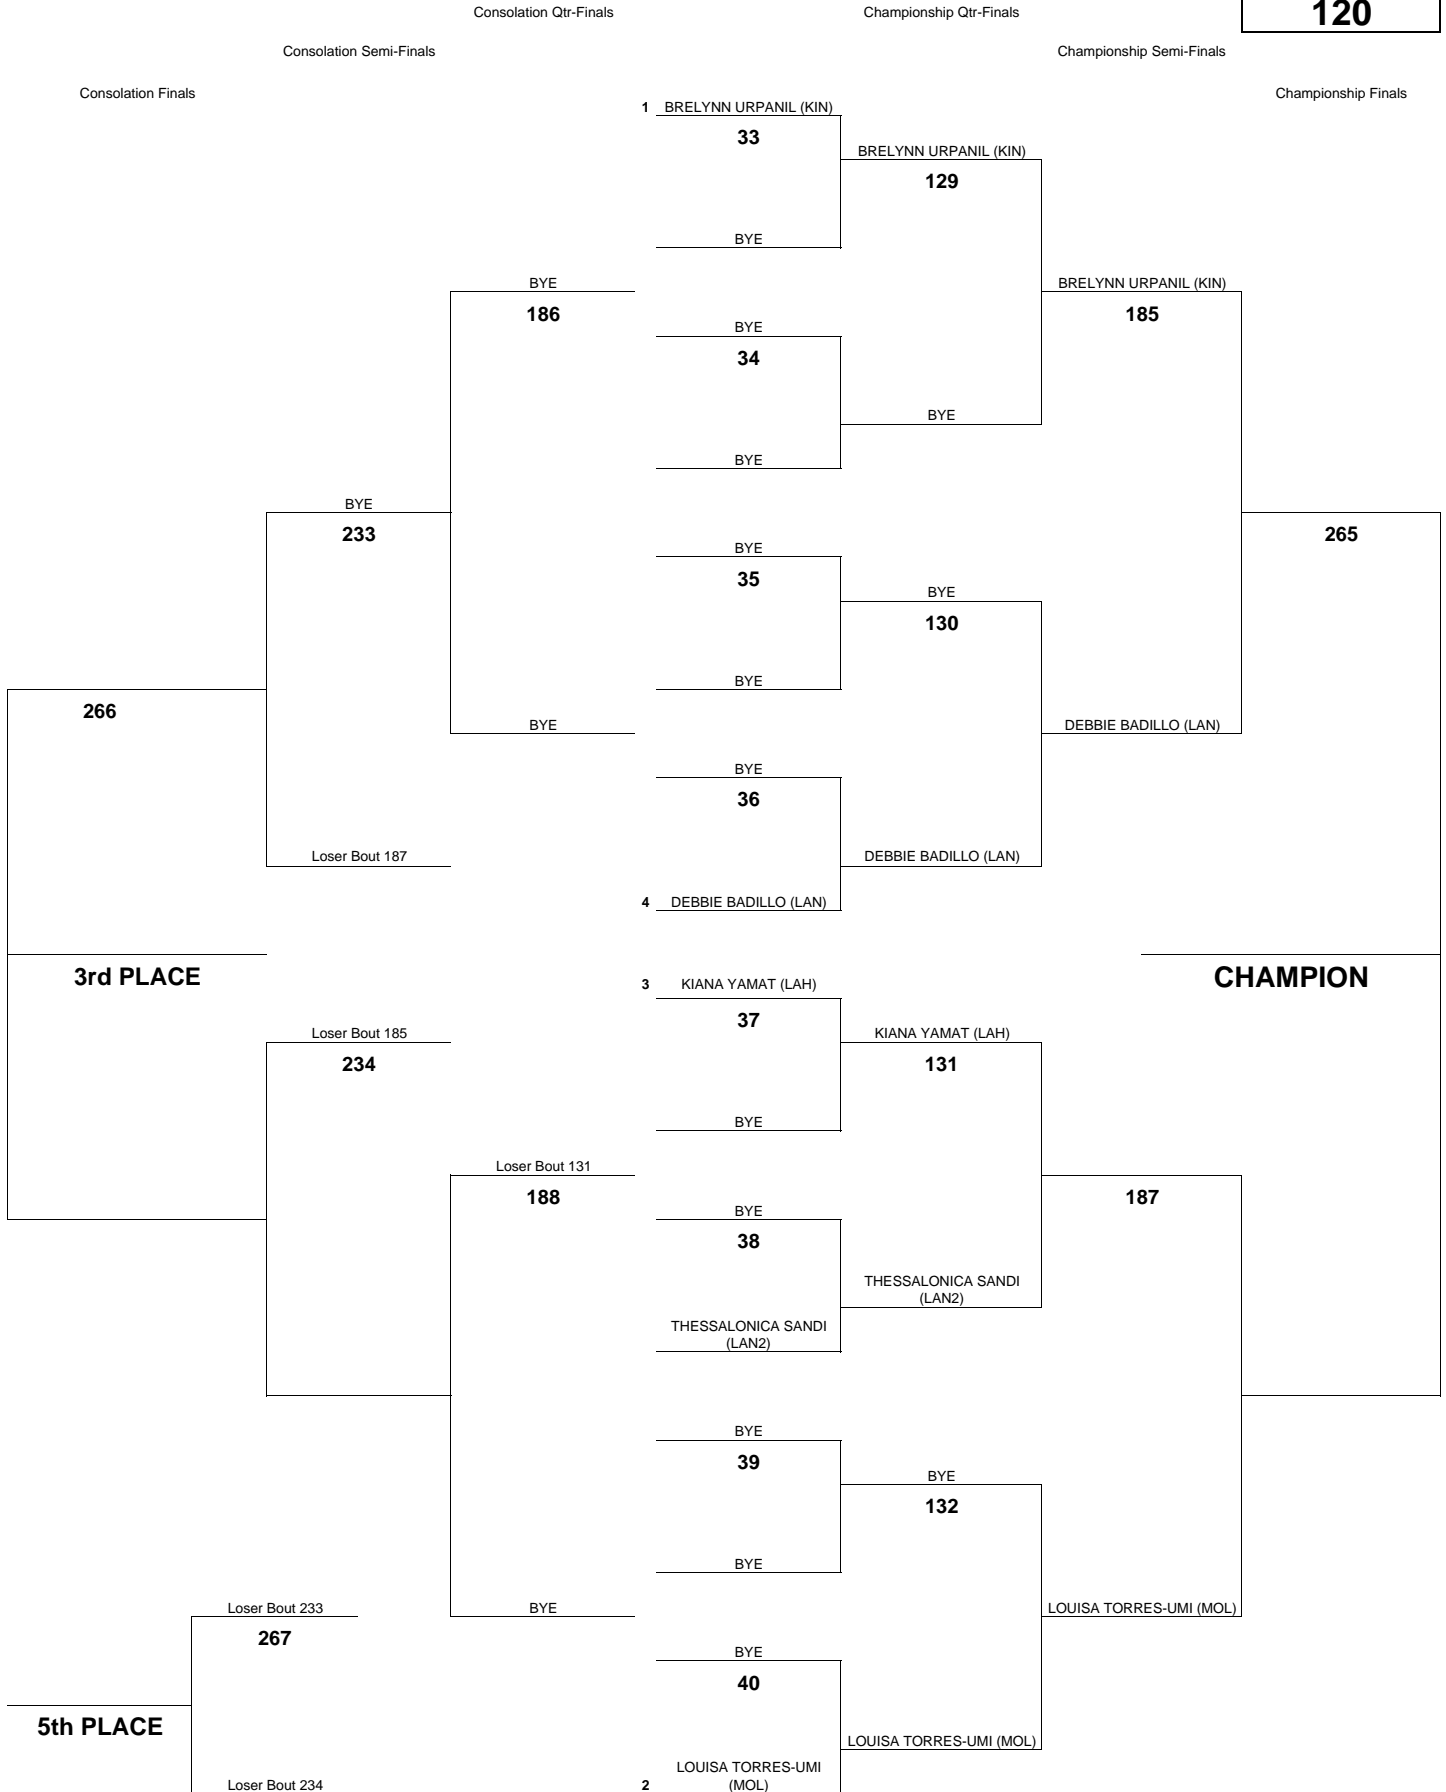

MAUI INTERSCHOLASTIC LEAGUE 2010 GIRLS VARSITY WRESTLING CHAMPIONSHIPS

WEIGHT CLASS
120