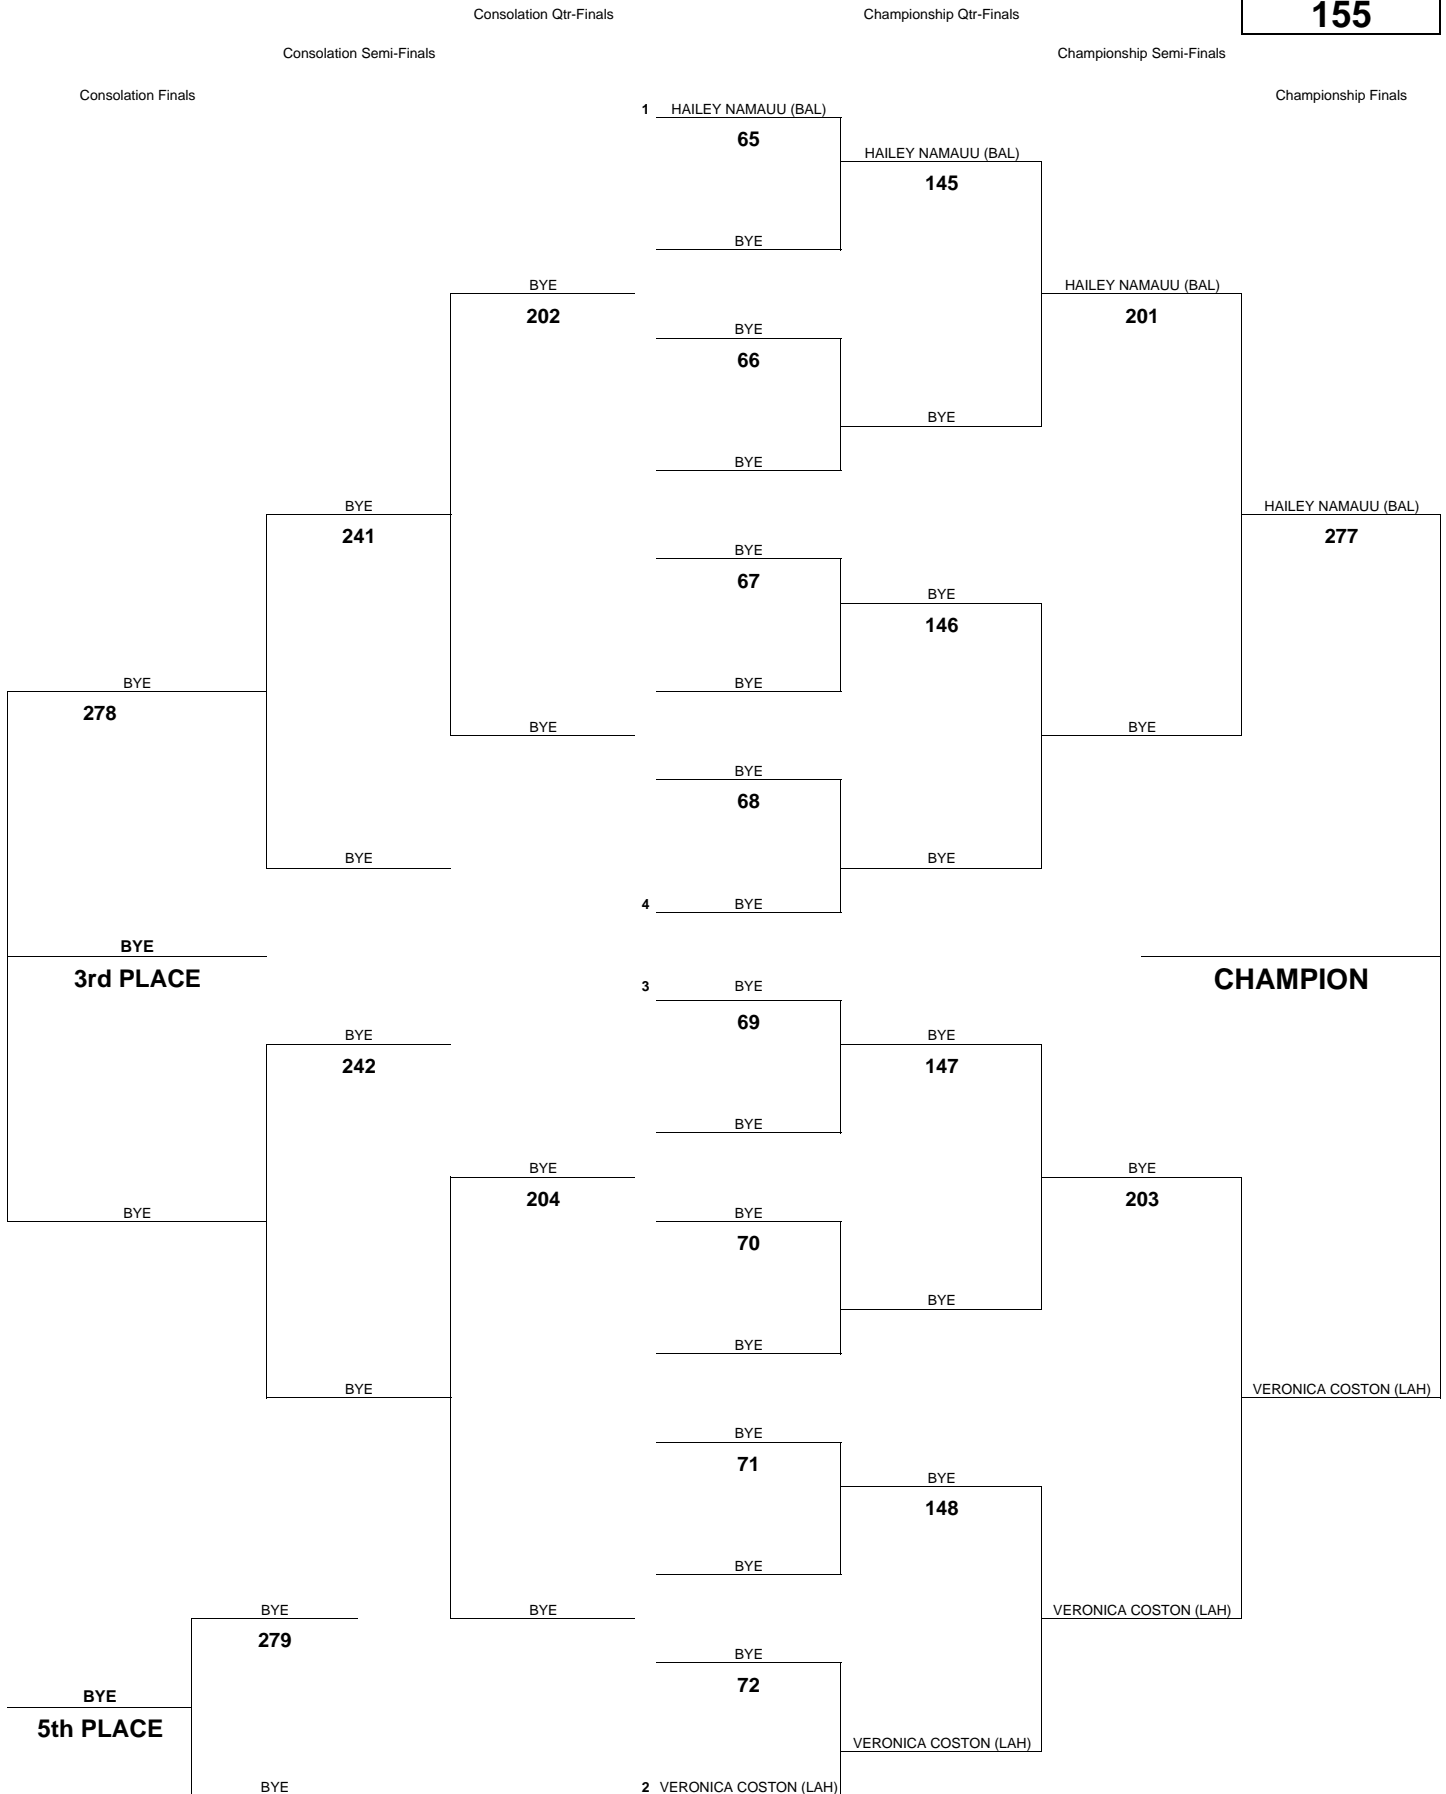

MAUI INTERSCHOLASTIC LEAGUE 2010 GIRLS VARSITY WRESTLING CHAMPIONSHIPS

WEIGHT CLASS
155